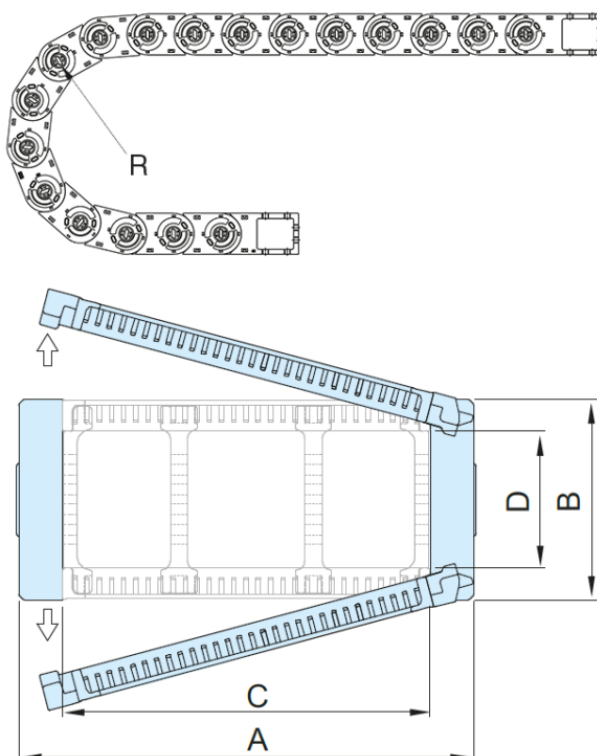

Article number: 18ST072N250R200

Description: ST Shift cable chain, ST072N.250 Radius 200 - Hoved nr. (1LK)
Type ST 072N.250.R200

Measures

A = 282

B = 66

C = 250

D = 45

I = 72

R = 200